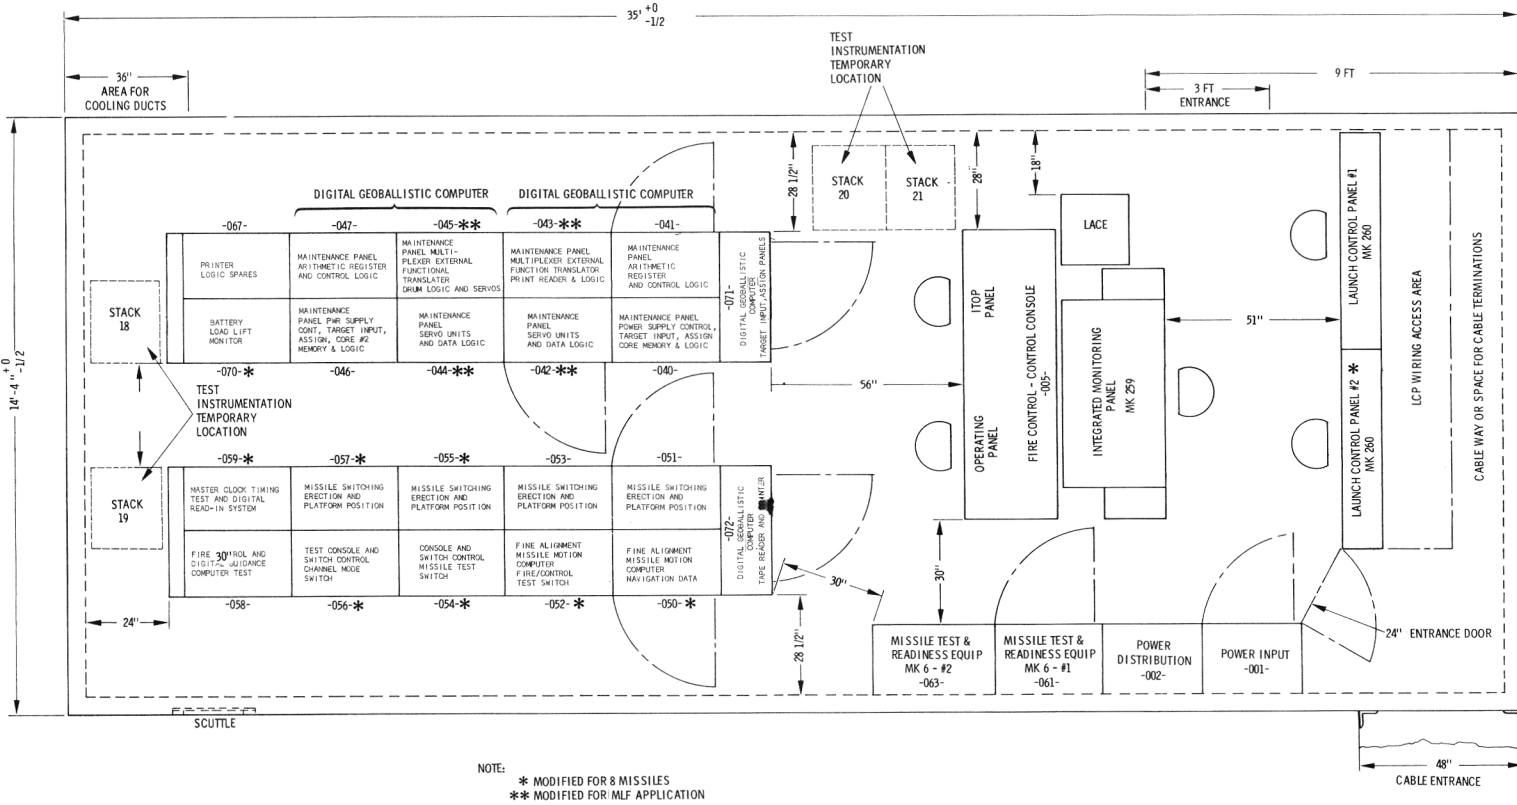

CONFIDENTIAL

LEGEND
NAVDAC = NAVIGATION DIGITAL ANALOG COMPUTER
* OVERHEAD LIGHTS - TYPICAL EVERY 3 FT. IN AISLES.

Figure II-9 Navigation Capsule - Arrangement of Equipment

CONFIDENTIAL

Special Projects Report
Number 03900.2

FORWARD

Figure II-18 Weapon Control Capsule Arrangement

Figure II-22 Weapon Support Capsule General Arrangement