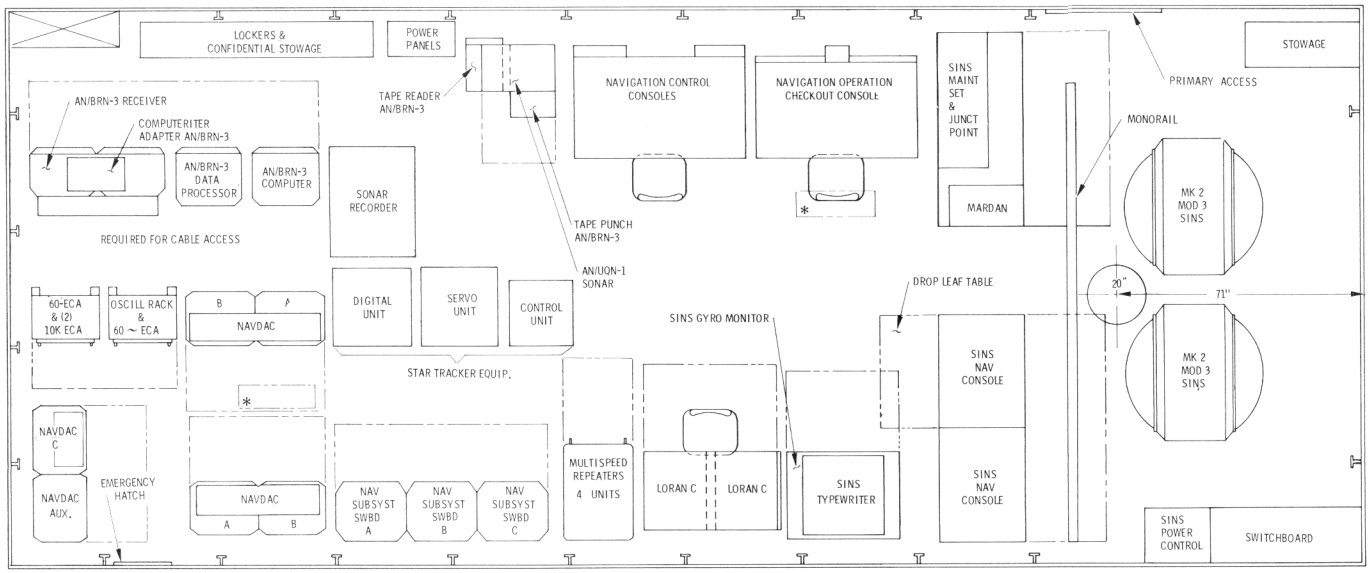

CONFIDENTIAL

LEGEND
NAVDAC = NAVIGATION DIGITAL ANALOG COMPUTER
* OVERHEAD LIGHTS - TYPICAL EVERY 3 FT. IN AISLES.

Figure II-9 Navigation Capsule - Arrangement of Equipment

CONFIDENTIAL

Special Projects Report
Number 03900.2

FORWARD

Figure II-18 Weapon Control Capsule Arrangement

Figure II-22 Weapon Support Capsule General Arrangement