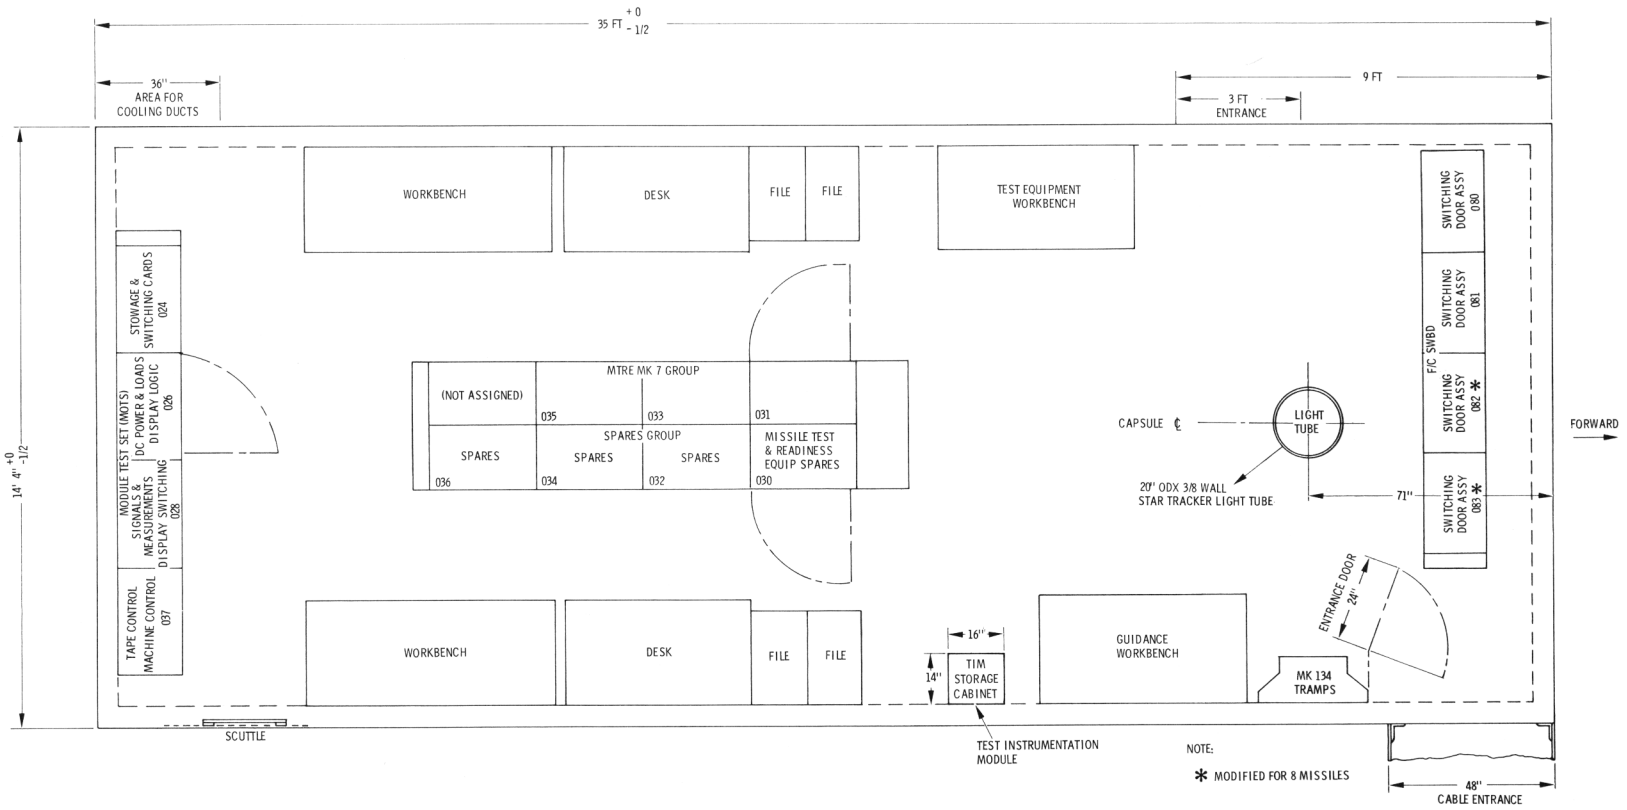

CONFIDENTIAL

LEGEND
NAVDAC = NAVIGATION DIGITAL ANALOG COMPUTER
* OVERHEAD LIGHTS - TYPICAL EVERY 3 FT. IN AISLES.

Figure II-9 Navigation Capsule - Arrangement of Equipment

CONFIDENTIAL

Special Projects Report
Number 03900.2

FORWARD

Figure II-18 Weapon Control Capsule Arrangement

Figure II-22 Weapon Support Capsule General Arrangement